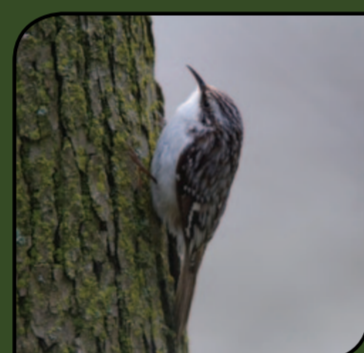

Grey Squirrel

Shrew

Bank Vole

Wood Mouse

Birds

Listen as well as look for these different types of birds.

Song Thrush

Robin

Wren

Blackbird

Blue Tit

Long Tailed Tit

Treetreeper

Greater Spotted Woodpecker

Sparrowhawk

Amphibians

Visit the Secret Garden to spot frogs and toads.

Common Frog

Common Toad

Mini-beasts

Visit the Garfield Road Wildlife Bed to see if you can find some of these mini beasts.

Ground Beetle

Shield Bug

Peacock Butterfly